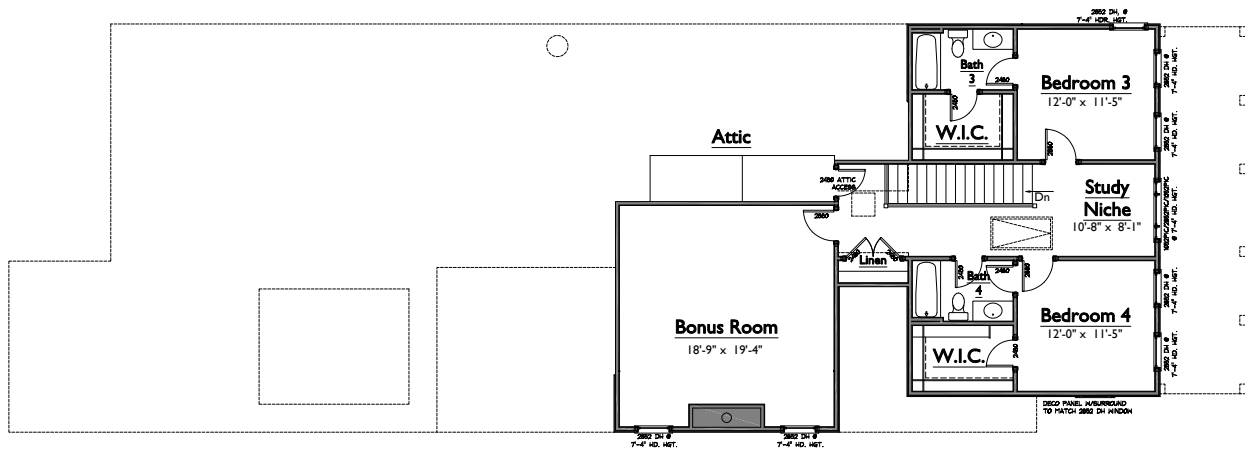

# ANDREW

AT WESTHAVEN

LOT 1807 - 1825 Championship Blvd

56' - Village | +/- 3,534 sq. ft. | 4 Bedrooms (plus bonus room) - 4 Bath

1st floor plan

2nd floor plan

Westhaven Realty

1001 Westhaven Blvd., Suite 100 · Franklin, Tennessee 37064 · 615.599.1764 · fax 615.599.1763 · www.westhavenTN.com