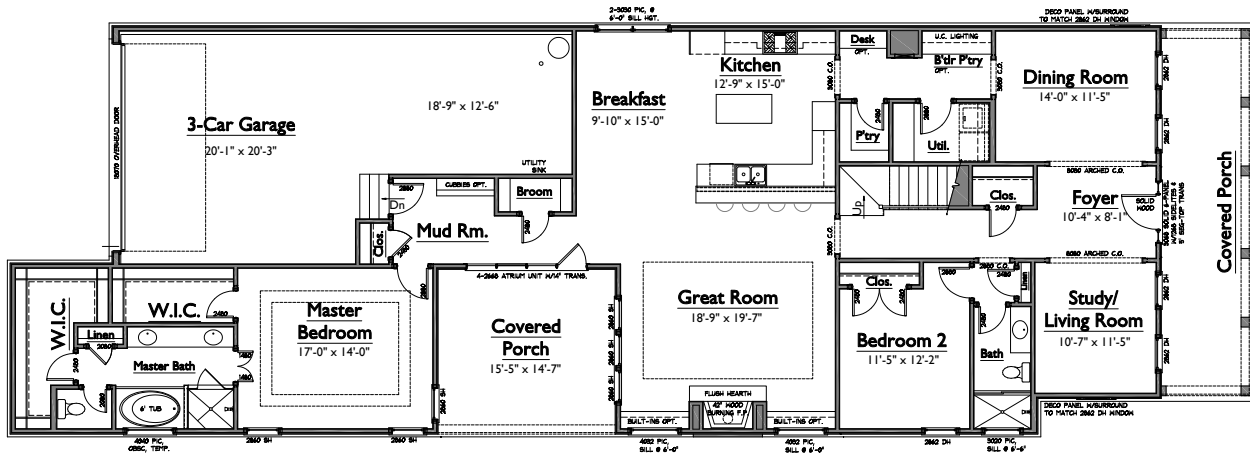

# ANDREW

Artist's Rendering

1825 Championship Blvd.  
Lot 1807 - 56' - Village  
3,534 sq.ft - 4 Bedrooms (plus bonus room)  
- 4 Baths

WESTHAVEN.

WESTHAVEN REALTY | [www.WESTHAVENTN.com](http://www.WESTHAVENTN.com) | 615-599-1764

# ANDREW

AT WESTHAVEN

LOT 1807 - 1825 Championship Blvd

56' - Village | +/- 3,534 sq. ft. | 4 Bedrooms (plus bonus room) - 4 Bath

1st floor plan

2nd floor plan

Westhaven Realty

1001 Westhaven Blvd., Suite 100 · Franklin, Tennessee 37064 · 615.599.1764 · fax 615.599.1763 · www.westhavenTN.com