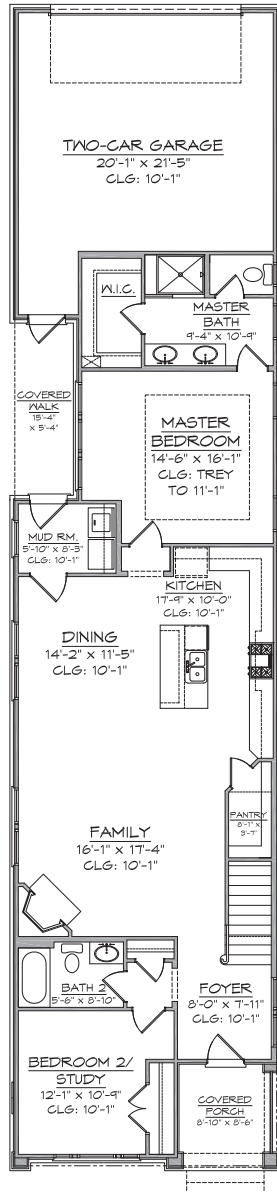

CAROLINE

Artist's Rendering

4032 Camberley Street
Lot 1857 - 41' - Bungalow
2,137 sq.ft - 3 Bedrooms - 3 Baths

WESTHAVEN.

WESTHAVEN REALTY | www.WESTHAVENTN.com | 615-599-1764

SOUTHERN LAND
HOMEBUILDING

CAROLINE

AT WESTHAVEN

WESTHAVEN

LOT 1857 - 4032 Camberley Street

41' - Bungalow | +/- 2,137 sq. ft. | 3 Bedrooms - 3 Bath

MAIN LEVEL FLOOR PLAN

UPPER LEVEL FLOOR PLAN

Westhaven Realty

1001 Westhaven Blvd., Suite 100 · Franklin, Tennessee 37064 · 615.599.1764 · fax 615.599.1763 · www.westhavenTN.com