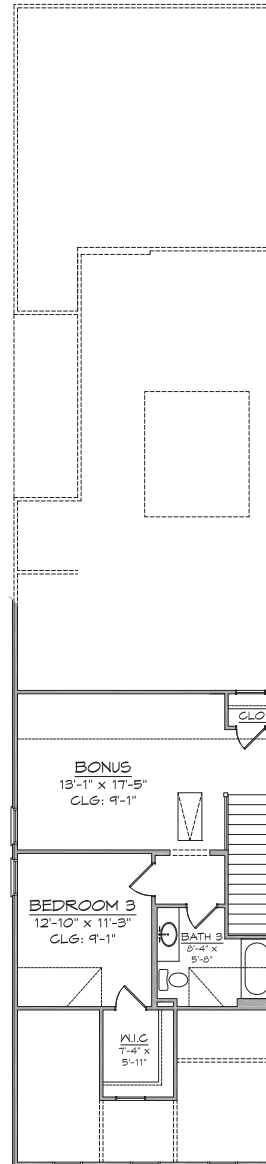

CAROLINE

Artist's Rendering

4032 Camberley Street
Lot 1857 - 41' - Bungalow
2,137 sq.ft - 3 Bedrooms - 3 Baths

WESTHAVEN.

WESTHAVEN REALTY | www.WESTHAVENTN.com | 615-599-1764

SOUTHERN LAND
HOMEBUILDING

CAROLINE

AT WESTHAVEN

WESTHAVEN

LOT 1857 - 4032 Camberley Street

41' - Bungalow | +/- 2,137 sq. ft. | 3 Bedrooms - 3 Bath

MAIN LEVEL FLOOR PLAN

UPPER LEVEL FLOOR PLAN

Westhaven Realty

1001 Westhaven Blvd., Suite 100 · Franklin, Tennessee 37064 · 615.599.1764 · fax 615.599.1763 · www.westhavenTN.com

The elevation and floor plans contained herein are not to scale and are graphic illustrations for marketing and presentation purposes only. Actual floor plans and all materials may vary prior to or during construction. Some features shown may be optional. The represented builder and Southern Land Company reserves the right to substitute materials and components of similar quality, and to change features, options, and architectural details without prior notice. Accordingly, neither these materials, nor any communication made or given in connection with these materials, may be deemed to constitute any representation of warranty, contract or guarantee or may otherwise be relied upon by any person or entity unless conveyed in written form.