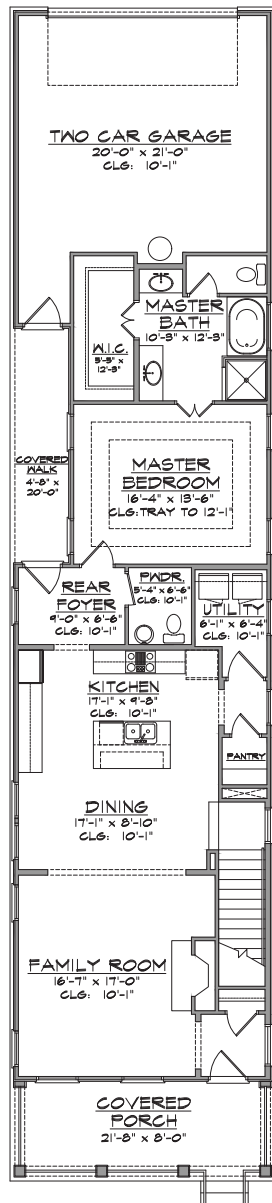

EMMA GRACE

Artist's Rendering

2019 Erwin Street
Lot 1975 - 33' - Carriage
2,311 sq.ft - 3 Bedrooms - 2.5 Baths

WESTHAVEN.

WESTHAVEN REALTY | www.WESTHAVENTN.com | 615-599-1764

SOUTHERN LAND
HOMEBUILDING

EMMA GRACE

AT WESTHAVEN

WESTHAVEN

LOT 1975 - 2019 Erwin Street

33' - Carriage | +/- 2,311 sq. ft. | 3 Bedrooms - 2.5 Bath

MAIN LEVEL FLOOR PLAN

UPPER LEVEL FLOOR PLAN

Westhaven Realty

1001 Westhaven Blvd., Suite 100 · Franklin, Tennessee 37064 · 615.599.1764 · fax 615.599.1763 · www.westhavenTN.com